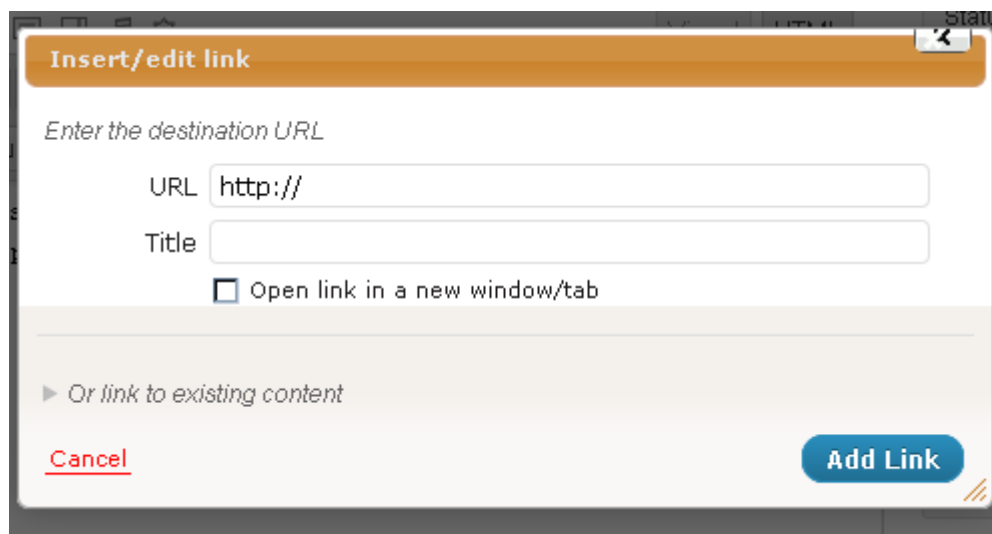

# Where's the kitchen sink?

Word Press 3.2 is out and they have added some real good features.

One that I like is that you can add the TARGET="\_blank" tag to the link references simply by checking the box marked "Open link in new tab/window."

I like the new style of the dashboard. It seems a much "cleaner" look.

The only problem that I have found is that I cannot find the "kitchen sink." The button that opens the toolbar with all of the neat features in Visual mode.